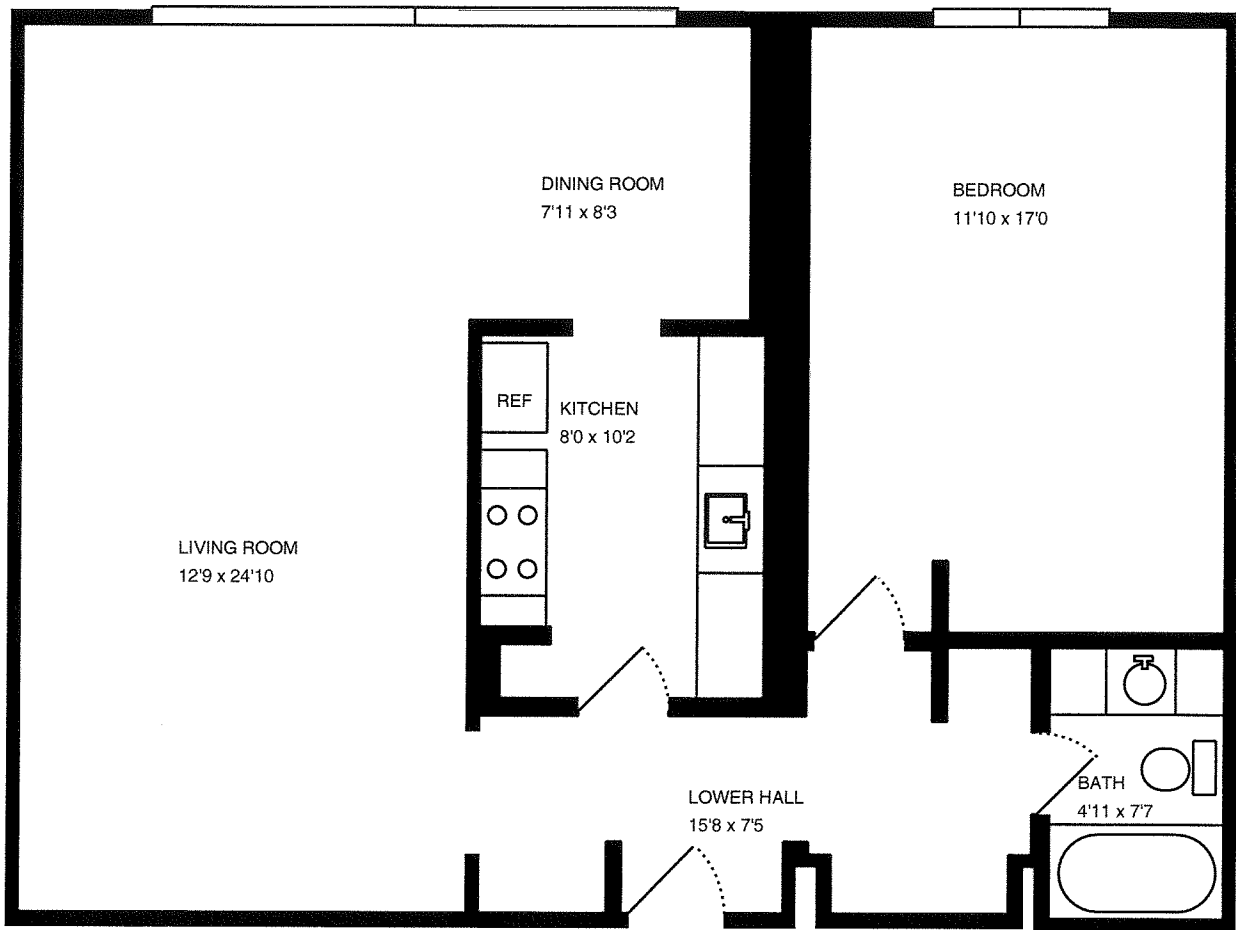

# REAL ESTATE MEASURE

Website RE  
Order #RE9800-3352  
Measure #7332101  
Measured 01/27/12

Property Address:  
151 N Craig St  
1br  
pittsburgh, PA 15213

Total interior square footage on page: 797 sf

MeasureComp offers a limited warranty. For full details, please visit <http://www.measurecomp.com/RealEstateWarranty.htm>